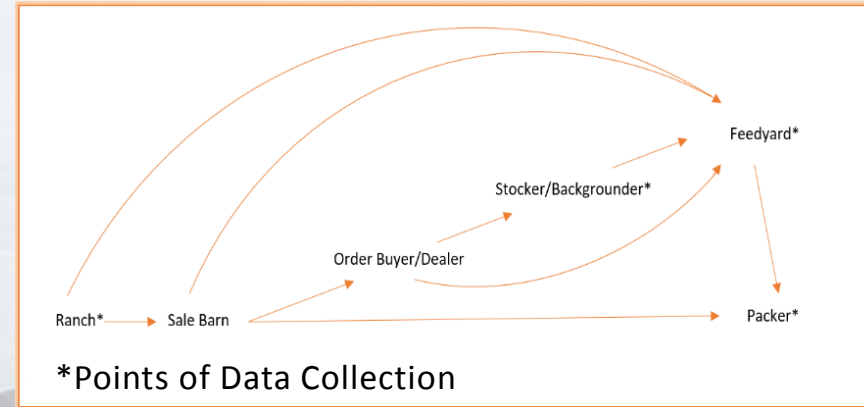

TEXAS TRACEABILITY PILOT

26,500 Total head enrolled

16,800 Head associated with value-added data

109 Different locations

72 Different farms/ranches of origin

7 Cattle originating from seven different states

Required data

- EID number
- Date
- Location information
- Point of contact
- Group/Lot #

Value-added data

- Animal origin
- Sex
- Breed type
- Date of birth
- Pasture type
- Supplemental feed
- Animal health & performance products
- Treatment dates
- BQA program info
- Weaning weight
- Shipping date
- Feedyard performance
- Quality grade
- Yield grade
- Hot carcass weight